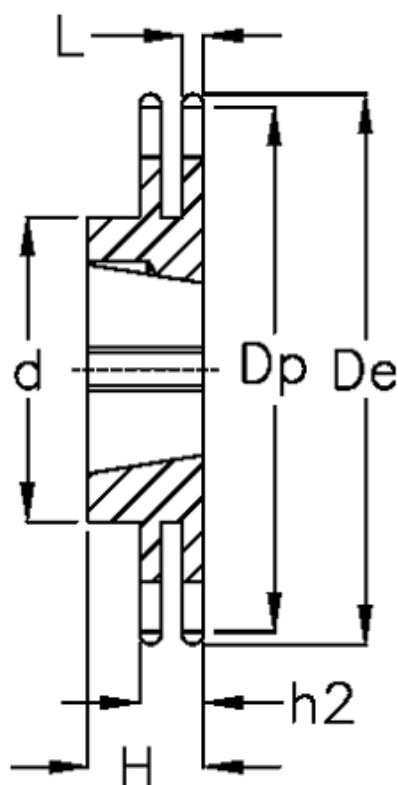

Data Sheet

Article number: 616032007028

Description: Taperbored sprocket 12 B-2 Z=28 duplex
for bushing 2517

Measures

C	= 2	h2	= 30.3
d	= 108	Material	= Stål
De	= 178	Number of teeth	= 28
Dp	= 170.13		
For bush	= 2517		
For chain size	= 3/4" x 7/16"		
For chain type	= 12 B-2		
H	= 45		